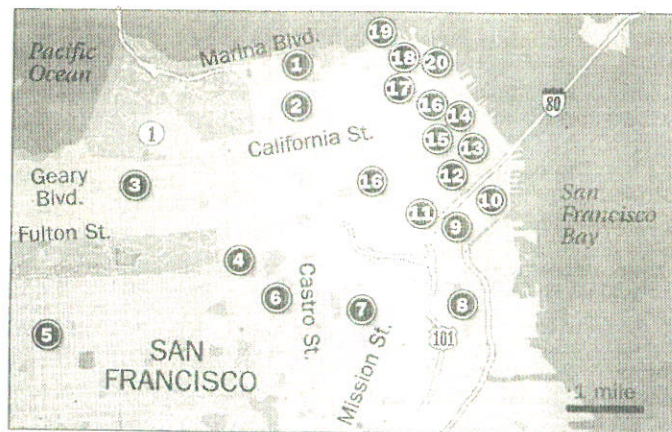

Star Tribune

METRO EDITION · SUNDAY · JULY 17, 2005

Mapping out San Francisco's food scene

Boudin Bakery
Fisherman's Wharf
156 Jefferson St. (and other locations)
1-415-928-1849

- | | | |
|--------------------|----------------------|---------------------|
| ① Marina | ⑧ Potrero Hill | ⑮ Nob Hill |
| ② Pacific Heights | ⑨ South of Market | ⑯ Chinatown |
| ③ Richmond | ⑩ South Beach | ⑰ Russian Hill |
| ④ Haight-Ashbury | ⑪ Civic Center | ⑱ North Beach |
| ⑤ Sunset | ⑫ Union Square | ⑲ Fisherman's Wharf |
| ⑥ Castro | ⑬ Financial District | ⑳ Embarcadero |
| ⑦ Mission District | ⑭ Downtown | |

Source: ESRI, TeleAtlas

Star Tribune